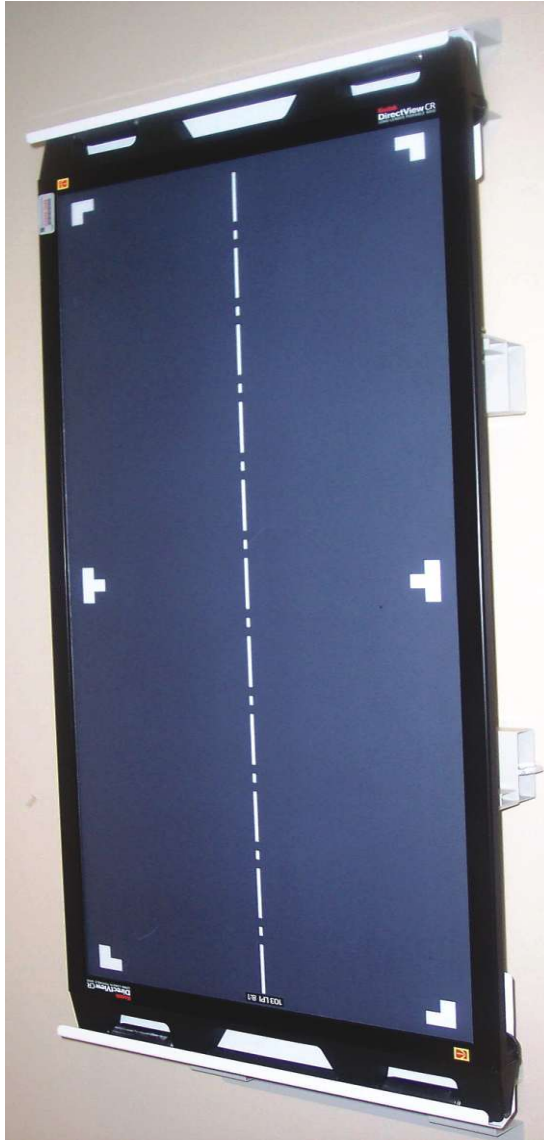

Long Length CR Imaging Adapter

474- CS

Economical way to convert existing cassette holders with the Carestream CR Long Length Imaging System

	474-CS
	Long Length CR Adapter

The 474-CS is designed to convert existing cassette holders and wall bucky to accept the Carestream CR Long Length Imaging System.

Dimensions - 18.5" x 41" (width x length)

474-CS Aluminum upright supports with glides to support most cassette holders

474M-CS Aluminum with steel brackets for hanging on to the front of a 14" x 17" wall bucky